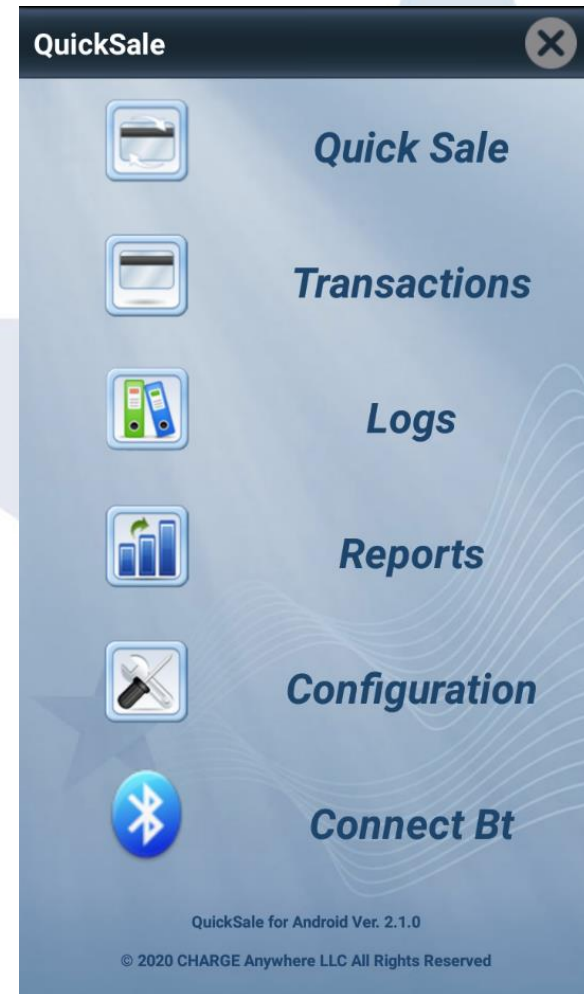

 Charge Anywhere®

Quicksale® S1

**Most Affordable
Wireless Smart POS Terminal**

Charge Anywhere®

Processor		High Speed Quad-Core Processor plus Secure MCU	
Memory	Flash/RAM	8GB/1GB (Up to 16GB/2GB)	
	Micro-SD Socket	Yes	
Display		5.5" Color TFTLCD with Capacitive Touch Panel 1280 x 720Pixels	
Card Reader	Magnetic Stripe	ISO 7810, 7811, 7813 Triple Track, Bi-Directional	
	Contact Card	User Card	ISO 7816 ID-1 1.8V/3V/5V T=0, T=1
		SAM Card	2 (Up to 4)
		SIM Card	1 (Up to 2)
Contactless (Optional)		ISO 14443 Type A, B ISO 18092 NFC Mifare and Sony FeliCa Working Frequency 13.56MHz	
Communications Interface Options	Wireless	4G LTE/3G Wi-Fi Bluetooth	
Indicators	Audio	Speaker and 4 Pole Audio Jack + Microphone	
Keypad		Virtual Keypad (Support PIN on Touch)	
Printer		57mm x 40mm, 100mm/sec	
Software		SDK KMS TMS GDB CTOS library ISO 8583 library Cryptolibary	
Crypto		TRNG DES T'DES AES RSA MK/SK DUKPT	
Power Supply	DC	5V/2A	
	Battery	20 Watts Li-ion Rechargeable Battery	
Dimensions (mm)		195(L) x 85(W) x 78(H)	
Weight		496 g	
Environment	Operating Temperature	0°C to 50°C	
	Storage Temperature	-20°C to 70°C	
	Operating Humidity	5% to 90% non-condensing	
	Storage Humidity	5% to 90% non-condensing	
Certification		PCI PTS 5.X EMV L1/L2 payWave PayPass ExperssPay D-PAS Interac Flash J-Speedy FeliCa UnionPay UICS TQM PBOCL1/L2	
Optional Additional Features		Front/Rear Camera Stylus Base Fingerprint Reader BarcodeReader Microphone	

- Cash Discount / Surcharge
- Tip Adjust feature
- Transaction Manager
- Credit, Debit, EBT, ACH, Gift Cards
- Record Cash, Check Transactions
- Email Receipt
- Clerk, Tax, Tip
- Signature Capture
- Off-line
- QuickBooks Integration*
- Recurring Transactions*
- Geo Tag
- Transaction Logs
- Reports
- Point to Point Encryption