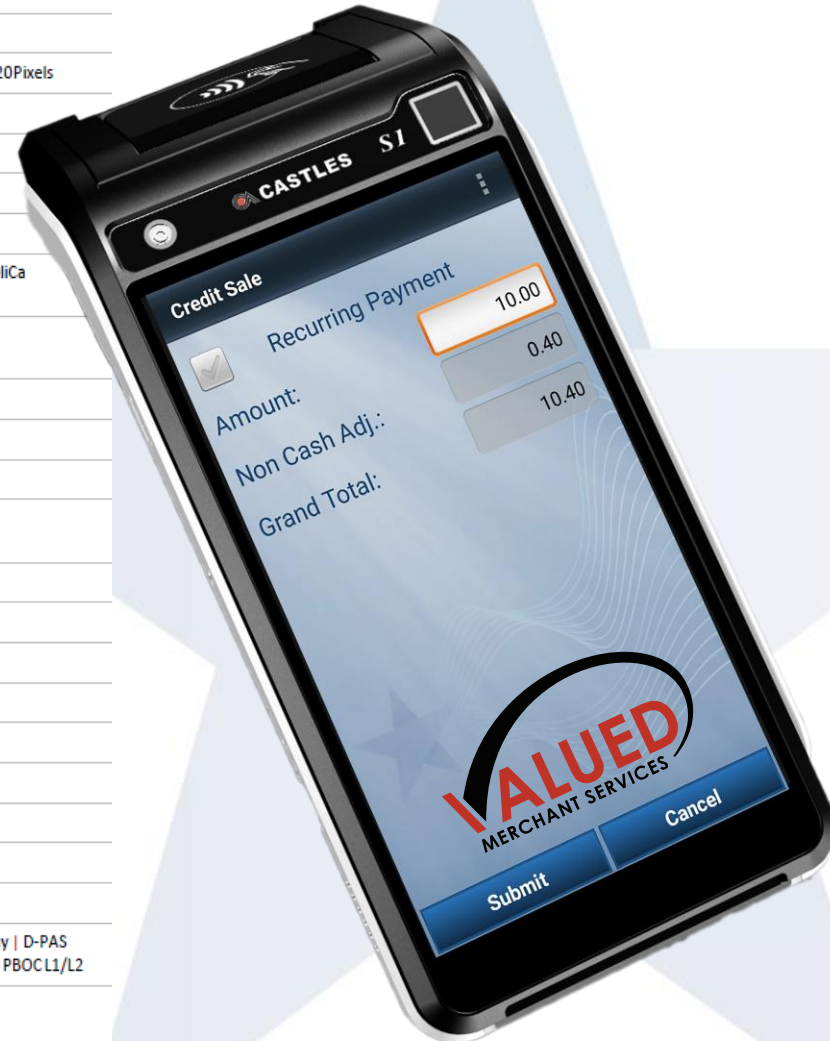

 Charge Anywhere®

Quicksale® S1

**Most Affordable
Wireless Smart POS Terminal**

Charge Anywhere®

Processor		High Speed Quad-Core Processor plus Secure MCU	
Memory	Flash/RAM	8GB/1GB (Up to 16GB/2GB)	
	Micro-SD Socket	Yes	
Display		5.5" Color TFTLCD with Capacitive Touch Panel 1280 x 720Pixels	
Card Reader	Magnetic Stripe	ISO 7810, 7811, 7813 Triple Track, Bi-Directional	
	Contact Card	User Card	ISO 7816 ID-1 1.8V/3V/5V T=0, T=1
		SAM Card	2 (Up to 4)
		SIM Card	1 (Up to 2)
Contactless (Optional)		ISO 14443 Type A, B ISO 18092 NFC Mifare and Sony FeliCa Working Frequency 13.56MHz	
Communications Interface Options	Wireless	4G LTE/3G Wi-Fi Bluetooth	
Indicators	Audio	Speaker and 4 Pole Audio Jack + Microphone	
Keypad		Virtual Keypad (Support PIN on Touch)	
Printer		57mm x 40mm, 100mm/sec	
Software		SDK KMS TMS GDB CTOS library ISO 8583 library Cryptolibary	
Crypto		TRNG DES T'DES AES RSA MK/SK DUKPT	
Power Supply	DC	5V/2A	
	Battery	20 Watts Li-ion Rechargeable Battery	
Dimensions (mm)		195(L) x 85(W) x 78(H)	
Weight		496 g	
Environment	Operating Temperature	0°C to 50°C	
	Storage Temperature	-20°C to 70°C	
	Operating Humidity	5% to 90% non-condensing	
	Storage Humidity	5% to 90% non-condensing	
Certification		PCI PTS 5.X EMV L1/L2 payWave PayPass ExperssPay D-PAS Interac Flash J-Speedy FeliCa UnionPay UICS TQM PBOCL1/L2	
Optional Additional Features		Front/Rear Camera Stylus Base Fingerprint Reader BarcodeReader Microphone	

- Cash Discount / Surcharge
- Tip Adjust feature
- Transaction Manager
- Credit, Debit, EBT, ACH, Gift Cards
- Record Cash, Check Transactions
- Email Receipt
- Clerk, Tax, Tip
- Signature Capture
- Off-line
- QuickBooks Integration*
- Recurring Transactions*
- Geo Tag
- Transaction Logs
- Reports
- Point to Point Encryption