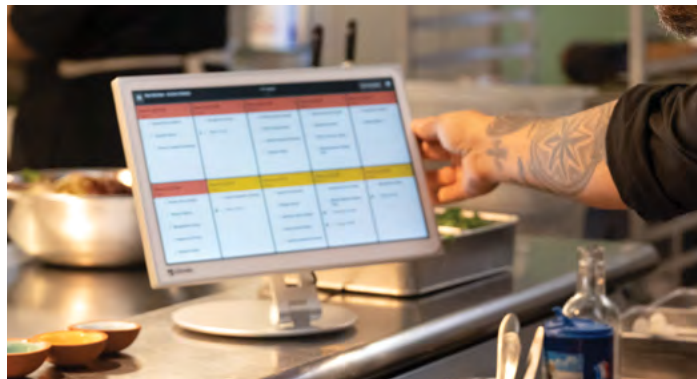

# Manage orders in an orderly fashion. (It's now possible).

Out with the paper tickets, and in with the Clover Kitchen Display System (KDS), an all-new solution that streamlines order management while syncing the kitchen and front-of-house.

## Built to make orders make sense.

**One screen. One source of truth.** No pens, no printers, no lost tickets. Just a real-time look at ticket times, order statuses, and everything else that keeps service moving smoothly, especially during swings in order volume.

## Built for restaurants – and restaurants only.

- Expanded 14" display for easy viewing.
- Made of temperature-resistant aluminum, with the highest heat tolerance – 122° F – in the market.
- Easy to clean, with anti-fingerprint coating.
- Compatible with third-party mounting equipment for wall or shelf mount.
- WiFi, LAN (including PoE+, IEEE 802.3at)
- Bi-directional speakers for alerts in noisy kitchen environment (85 dB at 0.1m)

## Features include:

- Multi-level fulfillment
- Expo mode
- Item level routing
- Prep time reporting
- Color-coded order status
- Runner ticket printing