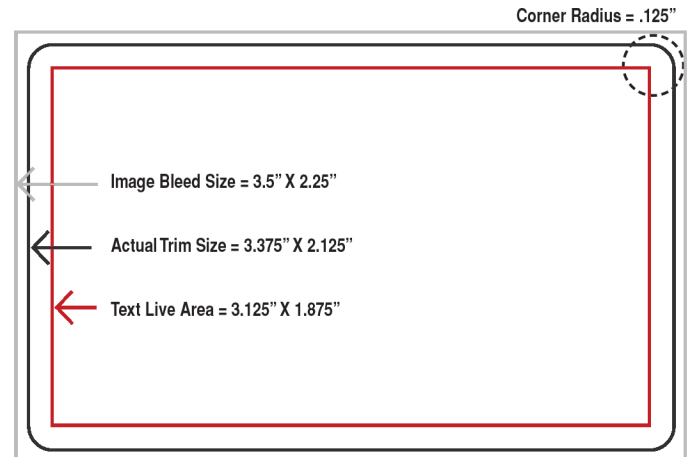

Image bleed is necessary when an image extends beyond the trim edge of the printed product. If your image is not white on all four sides, you **MUST** include bleeds in your files.

Actual Trim Size = 3.375"W x 2.125"H

This is the final size after cutting.

Text Live Area = 3.125" W x 1.875" H

This area within the trim line is safe from being cut off due to any mechanical error during the cutting process. All text or essential artwork should fall within this area.

BACK CARD DIMENSIONS

Text Live Area = 3.013" W x 1.125" H

This area within the trim line is safe from being cut off due to any mechanical error during the cutting process. All text or essential artwork should fall within this area.

RESOLUTION

- Must be 300 dpi
- DPI (Dots Per Inch) refers to the measurement of resolution of a printed image determined by the number of dots that fit into one inch.
- Do not try to change a low resolution image to higher one by changing the DPI in your image software. Doing so will result in a blurred printed image.
- Images from the internet are usually not high enough resolution. Using images pulled from the internet can result in blurred printed images.