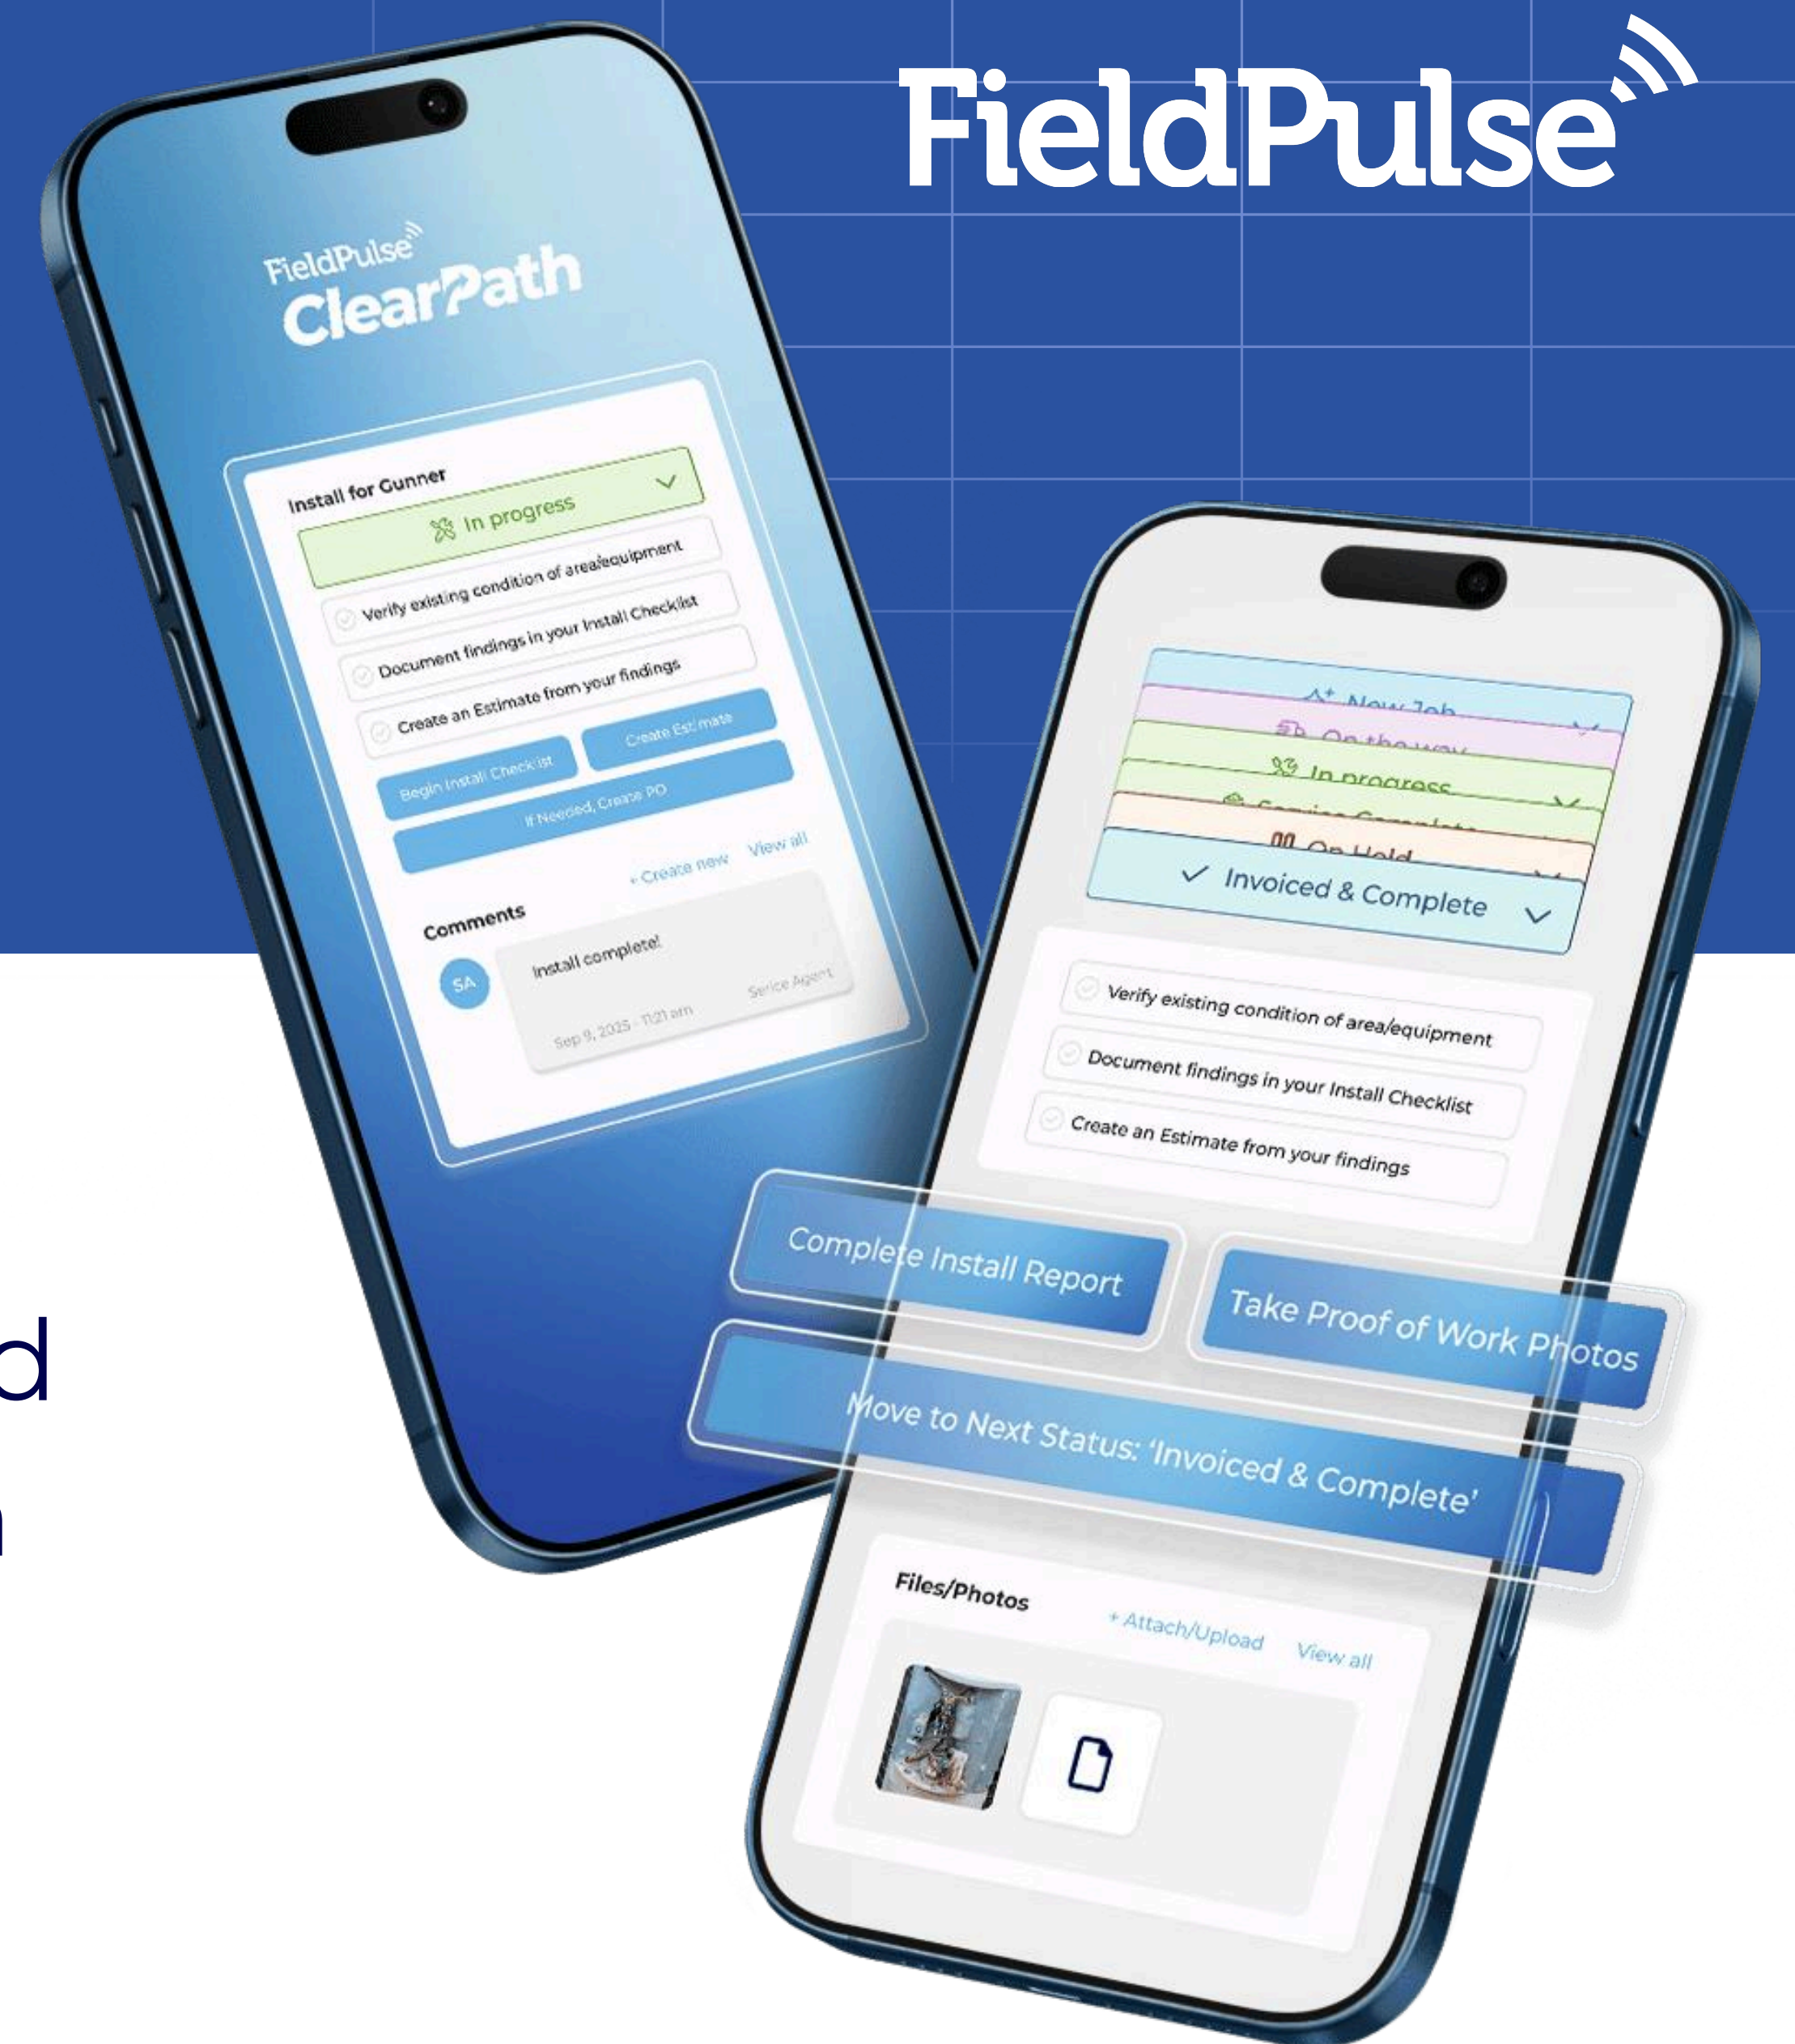

CLEARPATH

NO GUESSWORK. JUST CLEAR ACTIONS.

FieldPulse

A smarter way to guide every job. Create custom workflows that match your business, and deploy guided mobile tools that help your techs follow every step with clarity and speed.

STAY ON TRACK

DEFINE YOUR PLAYBOOK FOR EVERY JOB

Map out the key stages each project moves through, so your team always has a clear path from start to finish.

ADAPT WITH EASE

MAKE FLOWS AS SIMPLE—OR DETAILED—AS YOU NEED

Customize steps for each service, from quick checklists to multi-stage installs, with guidance that fits the way your business works.

SIMPLIFY THE FIELD

KEEP TECHS FOCUSED ON WHAT MATTERS

A streamlined mobile view shows only the essentials, guiding every step with fewer taps, fewer errors, and faster training.