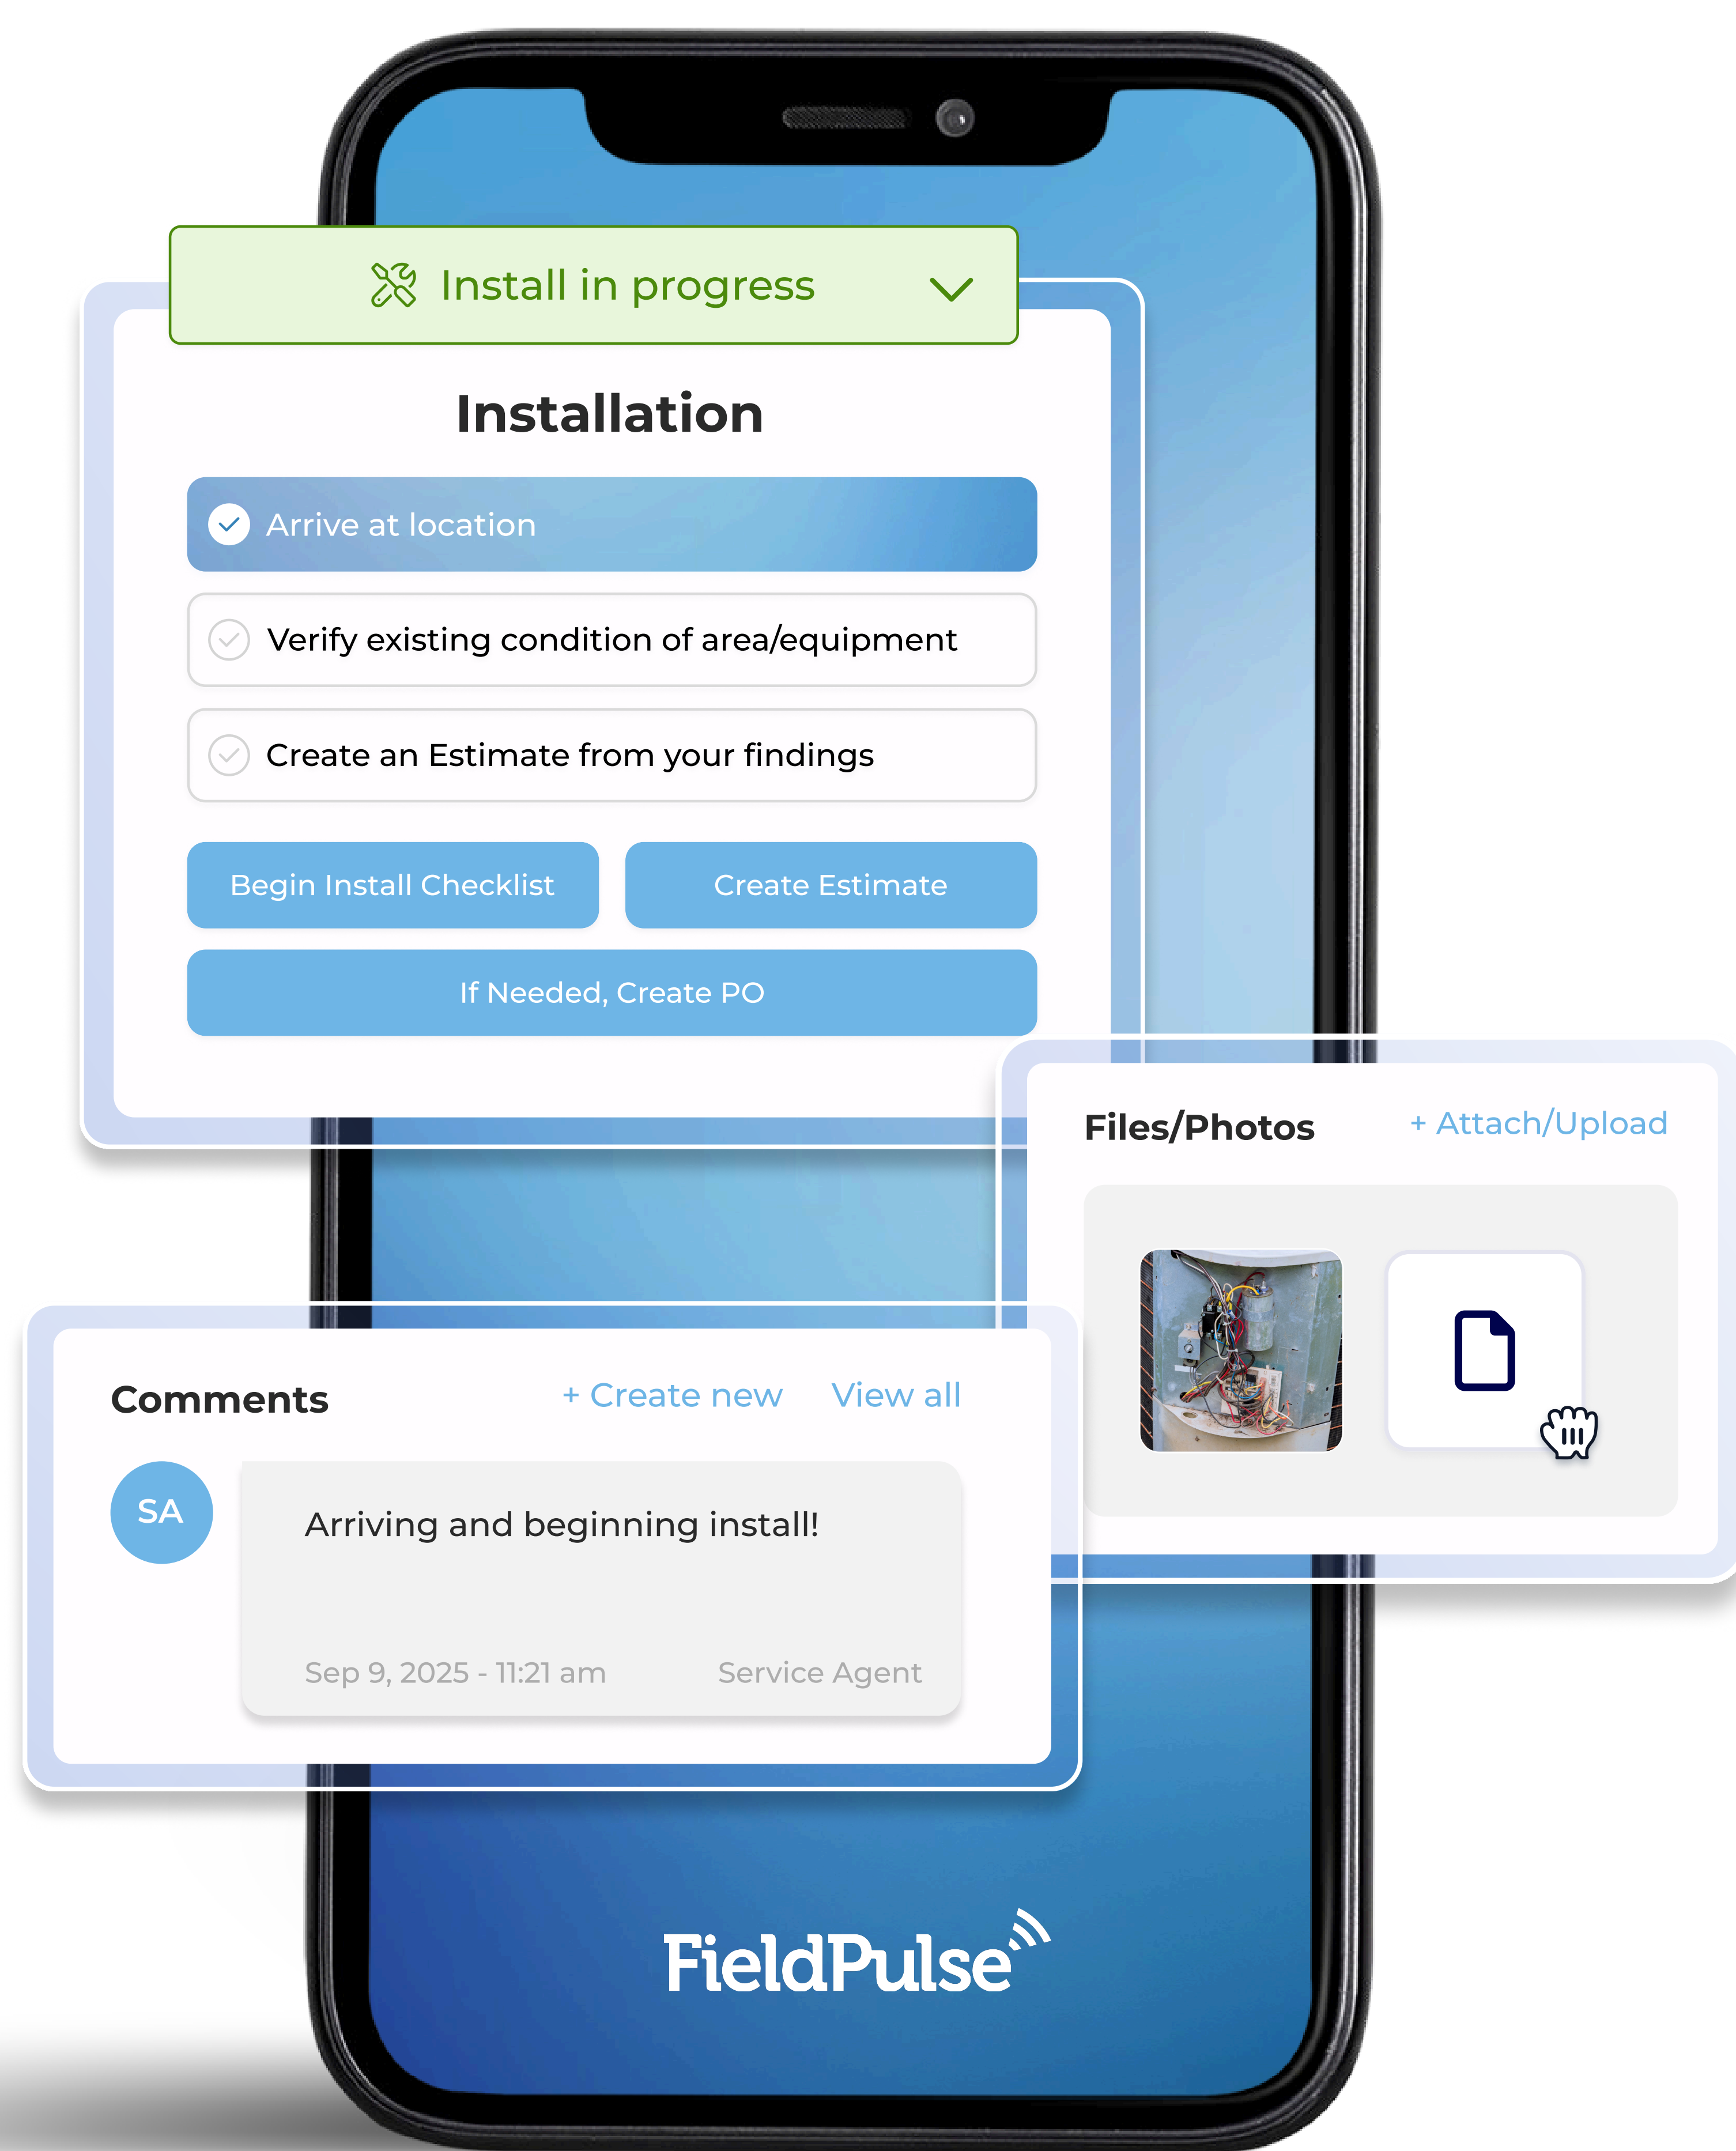

CLEARPATH

NO GUESSWORK. JUST CLEAR ACTIONS.

FieldPulse

A smarter way to guide every job. Create custom workflows that match your business, and deploy guided mobile tools that help your techs follow every step with clarity and speed.

STAY ON TRACK

DEFINE YOUR PLAYBOOK FOR EVERY JOB

Map out the key stages each project moves through, so your team always has a clear path from start to finish.

ADAPT WITH EASE

MAKE FLOWS AS SIMPLE—OR DETAILED—AS YOU NEED

Customize steps for each service, from quick checklists to multi-stage installs, with guidance that fits the way your business works.

SIMPLIFY THE FIELD

KEEP TECHS FOCUSED ON WHAT MATTERS

A streamlined mobile view shows only the essentials, guiding every step with fewer taps, fewer errors, and faster training.